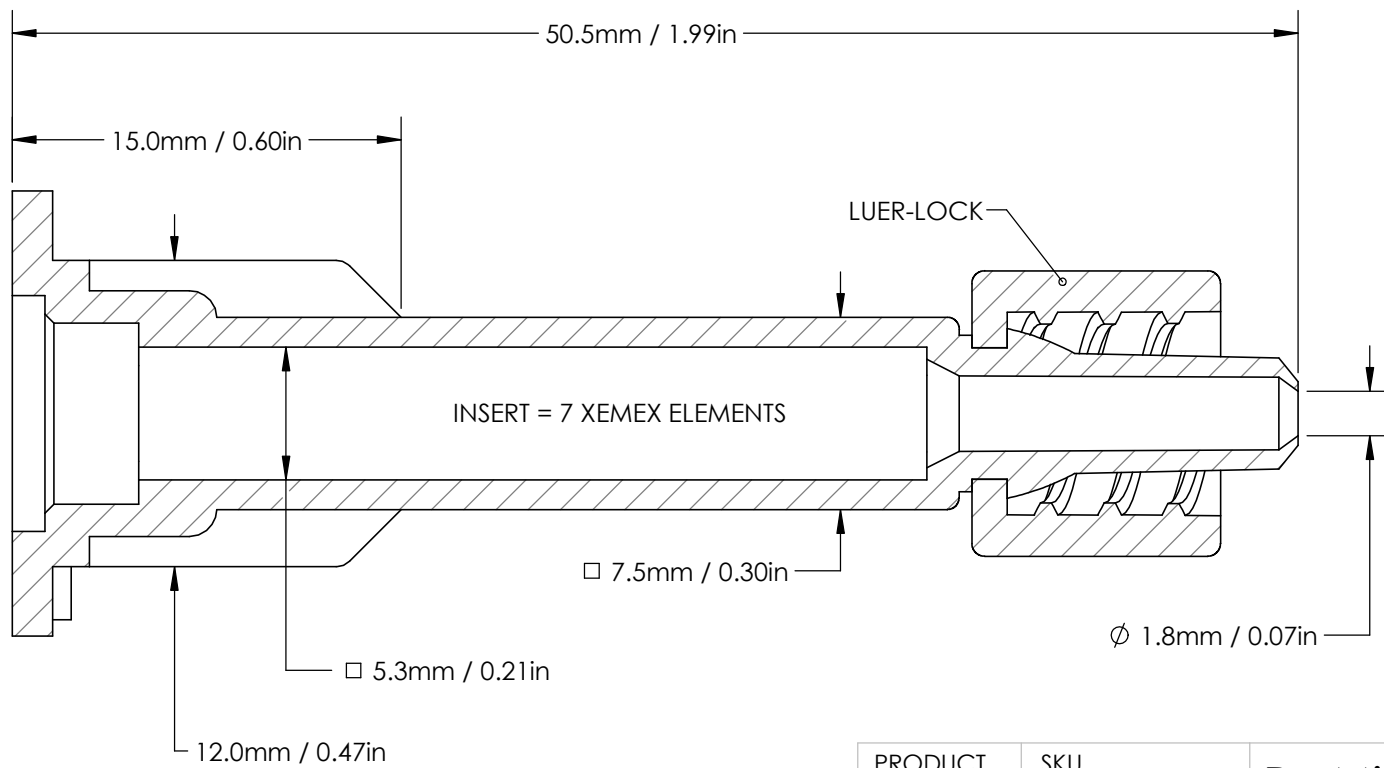

2

1

Dimensional Drawing

xemex[®]

EDSQ05-7YLL

B

B

A

A

2

1

PRODUCT XEMEX	SKU EDSQ05-7YLL	Re Mixers, Inc.	
MATERIAL Insert: Polyester (Yellow) Housing: Polypropylene (Clear)		DATE: 221201	REV: 1.0
		SIZE A	SCALE 4:1 SHEET 1 OF 1

LEGAL NOTICE: THE INFORMATION CONTAINED IN THIS DRAWING IS THE SOLE PROPERTY OF RE MIXERS, INC. ANY REPRODUCTION IN PART OR AS A WHOLE WITHOUT THE WRITTEN PERMISSION OF REMIXERS, INC. IS PROHIBITED.